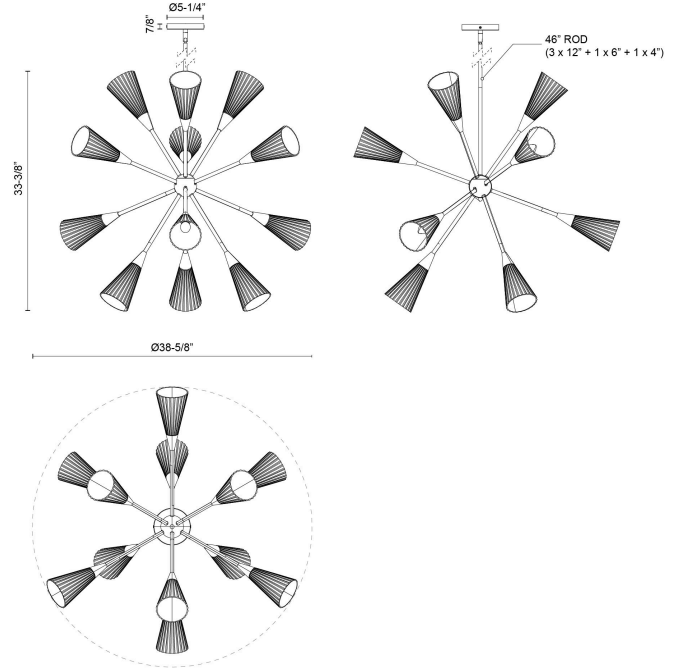

Cosmo 39-in Chandelier

Model	Bulbs (not included)	Wattage (or equivalent)
CH462039 CH462039BGGR CH462039BNGR CH462039MBGR	12 x E12	60W

Transform your space with the Cosmo lighting collection—a modern take on the timeless mid-century sputnik chandelier. Featuring opal ribbed glass shades, Cosmo adds a touch of sleek sophistication and a bold, contemporary feel to any room's vibe.

SPECIFICATION DETAILS

Fixture Dimensions	D38-5/8" x H33-3/8"
Canopy Dimensions	D5-1/4" x H7/8"
Minimum Hang Height	40"
Location	Dry
Glass Details	Fluted Milk Glass
Illumination Direction	Omni-directional
Light Source/Life	Socket
Material	Steel, Glass
Slopped Ceiling Adaptable	Yes, 45 Deg
Rod Length	46" Max (3x12" + 1x6" + 1x4")
Shade Details	Fluted Milk Glass Shade
Wire Length	60"
Compliance	UL Certified: Yes