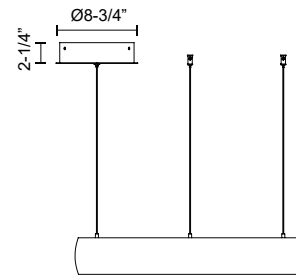

Side Canopy Option

COMMENT

KUZCO

CANADA: 19054 28TH AVENUE - SURREY, BC V3Z 6M3

USA: 3035 E. LONE MOUNTAIN ROAD - LAS VEGAS, NV 89081

WWW.KUZCOLIGHTING.COM

© 2017 KUZCO LIGHTING. ALL RIGHTS RESERVED.