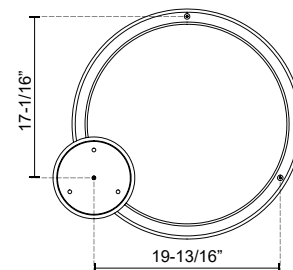

Side Canopy Option

COMMENT

KUZCO

CANADA: 19054 28TH AVENUE - SURREY, BC V3Z 6M3

USA: 3035 E. LONE MOUNTAIN ROAD - LAS VEGAS, NV 89081

WWW.KUZCOLIGHTING.COM

© 2017 KUZCO LIGHTING. ALL RIGHTS RESERVED.