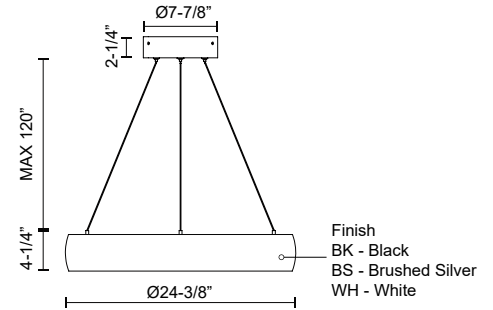

White

SPECIFICATION DETAILS

Fixture Dimensions	D24-3/8" x H4-1/4"
Light Source	LED with DC Driver
Wattage	62W
Total Lumens	5200lm
Delivered Lumens	BK-1221lm; BS -1418lm; WH-1684lm;
Voltage	120-277V
Color Temperature	3000K
CRI (Ra)	90CRI
Optional Color Temps	2700K - 5000K Available, Minimum Order Quantities Apply
LED Rated Life	50,000 hours
Dimming	100% - 10%, TRIAC or ELV Dimmer (Not Included) or 0-10V Dimmer (Not Included)
Diffuser Details	White Acrylic Diffuser
Adjustable	Yes
Wire Length	120" Max
Wire Type	Clear SSL Wire
Minimum Hang Height	15"
Sloped Ceiling Adaptable	Yes
Location	Dry
Illumination Direction	Up and Down
Canopy Dimensions	D8-3/4" x H2-1/4"
Paint Finish	BK01; WH01;
Material	Steel + Acrylic
CEC Title 24 JA8	Yes, JA8-2022

* For custom options, consult factory for details.

* For warranty information, please visit www.kuzcolighting.com/warranty

DESCRIPTION

The circular Halo light makes a sleek and bold statement. This fixture illuminates your room in a smooth circular pattern, which is both modern and minimal. Available in four sizes and three finishes: Black, White and Brushed Nickel. They can be arranged in a tier formation to complement your space.